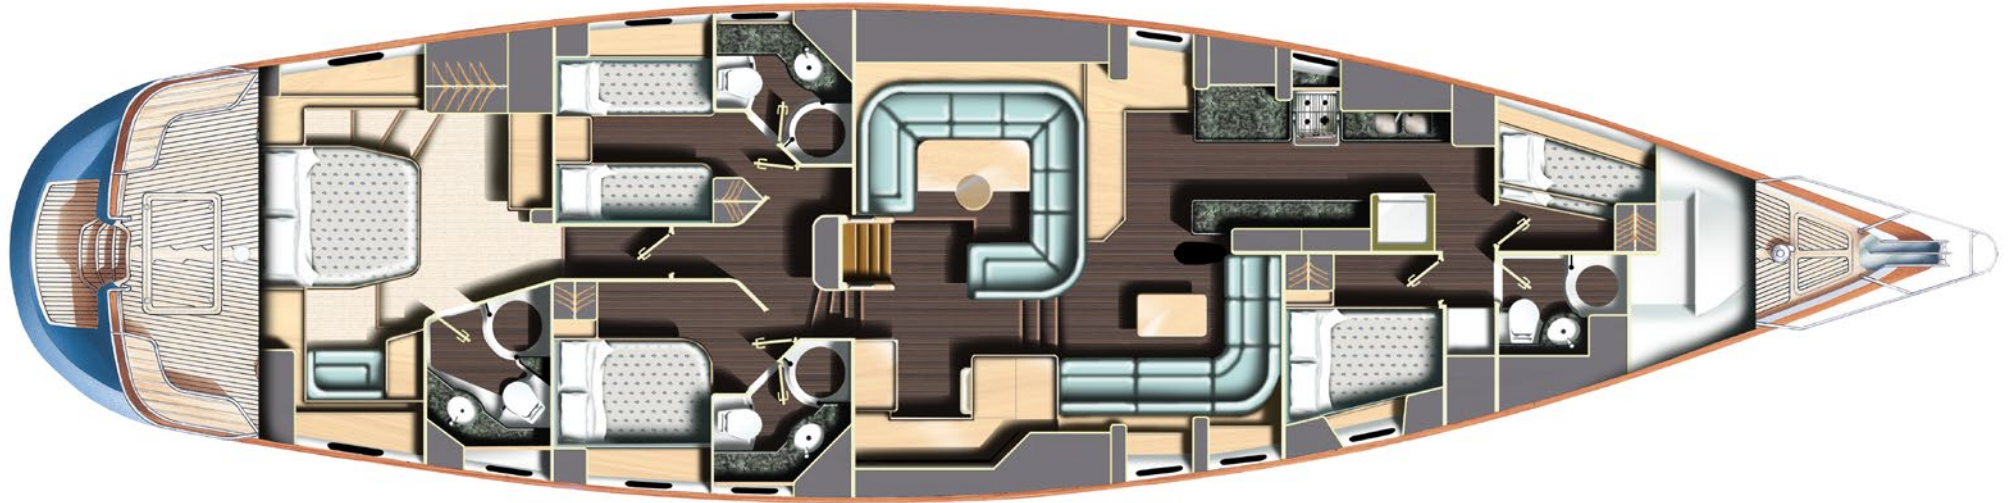

MIDNIGHT

M I D N I G H T

Commissioned in 2012 Midnight is the youngest of the iconic raised saloon Oyster 82 fleet and owned by the founder of Oyster as his personal yacht. Midnight's stand out feature being the extended 'counter stern' which extends her on deck length to 86 feet and creates a much larger aft deck area for entertaining, sunbathing and with a large fold down stern platform for easy sea access.

Below deck, the interior is fitted in beautiful cherry wood with warm beige leather upholstery. A raised and lower saloon offer comfortable alternatives to the vast cockpit and aft deck. The guest accommodation is located aft of the main saloon.

Midnight can accommodate six guests in three cabins each with an ensuite head with shower. The main cabin has a centerline double berth with adjustable beds for sitting up and reading or watching TV/DVD. The Starboard cabin has a double berth and the Port cabin two side by side twin beds each with a private head and shower.

M I D N I G H T

MIDNIGHT

SPECIFICATIONS

SPECIFICATIONS

Length 24.83m / 82' + ext stern
Beam 6.32m / 20'7"
Draught 2.59m / 8'5"
Builder Oyster
Year launched 2012
Number of Guests 6
Guest Cabins 3 / Heads 3
Number of crew 3