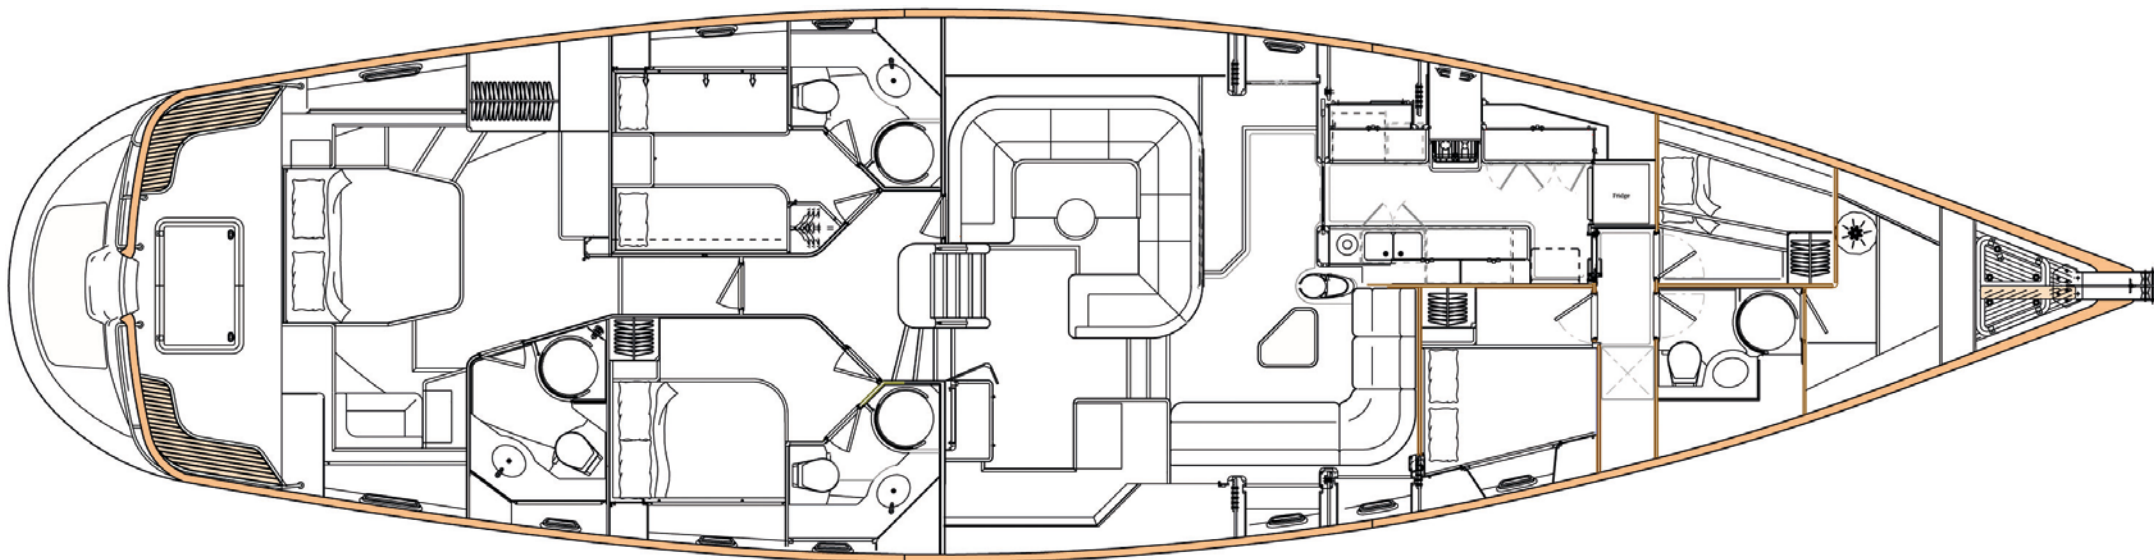

DAMA DE NOCHE

OYSTER
CHARTER

DAMA DE NOCHE

DAMA DE NOCHE

OYSTER 82

Experience unrivalled tranquility aboard this meticulously maintained Oyster 82. Come cruise, dine and relax in the sunshine with us...

Dama de Noche offers versatile and surprisingly spacious living areas comparable to a much larger design. The upper saloon is window height providing great views with a large table for inside dining. The lower saloon is a great spot for the library or watching a movie.

Three guest cabins are aft of the saloon. A master cabin with a queen centerline berth, a port cabin with twin berths and a starboard double cabin. All with ensuite heads.

The yacht features full hydraulic sail handling with in-mast furling. The guest cockpit has a clear central walkway aft, giving access to the helm positions and side decks. There are two large cockpit tables ideal for exterior dining.

DAMA DE NOCHE

DAMA DE NOCHE

DAMA DE NOCHE

SPECIFICATIONS

SPECIFICATIONS

Length 24.36m / 80'
Beam 6.32m / 20'7"
Draught 3.62m / 11'8"
Builder Oyster Yachts
Model Oyster 82
Built 2008

GUEST AMENITIES

Cruising / overnight guests 6 / 6
Number of staterooms 3
Heads: 3
Number of crew: 3